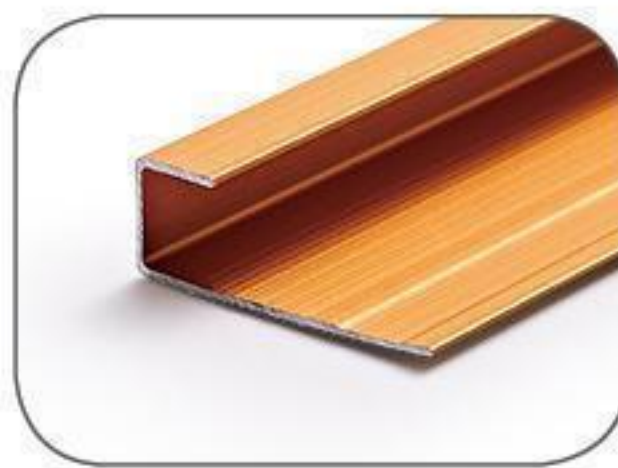

Craftsmanship: Line engraving

Wood veneer lines of the same color

Wood veneer accessories

Length: 3000mm