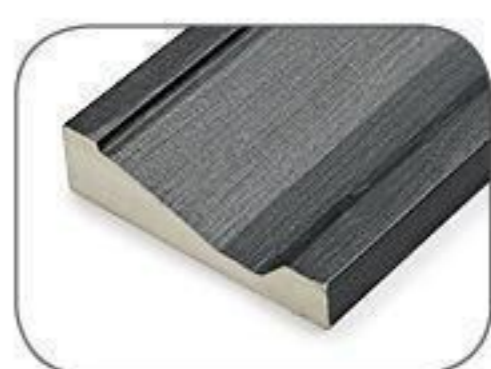

Bamboo and wood fiber wall panel accessories

Triangular WPC wall panels

Product size: 170×15mm
Installation size : 160×15mm