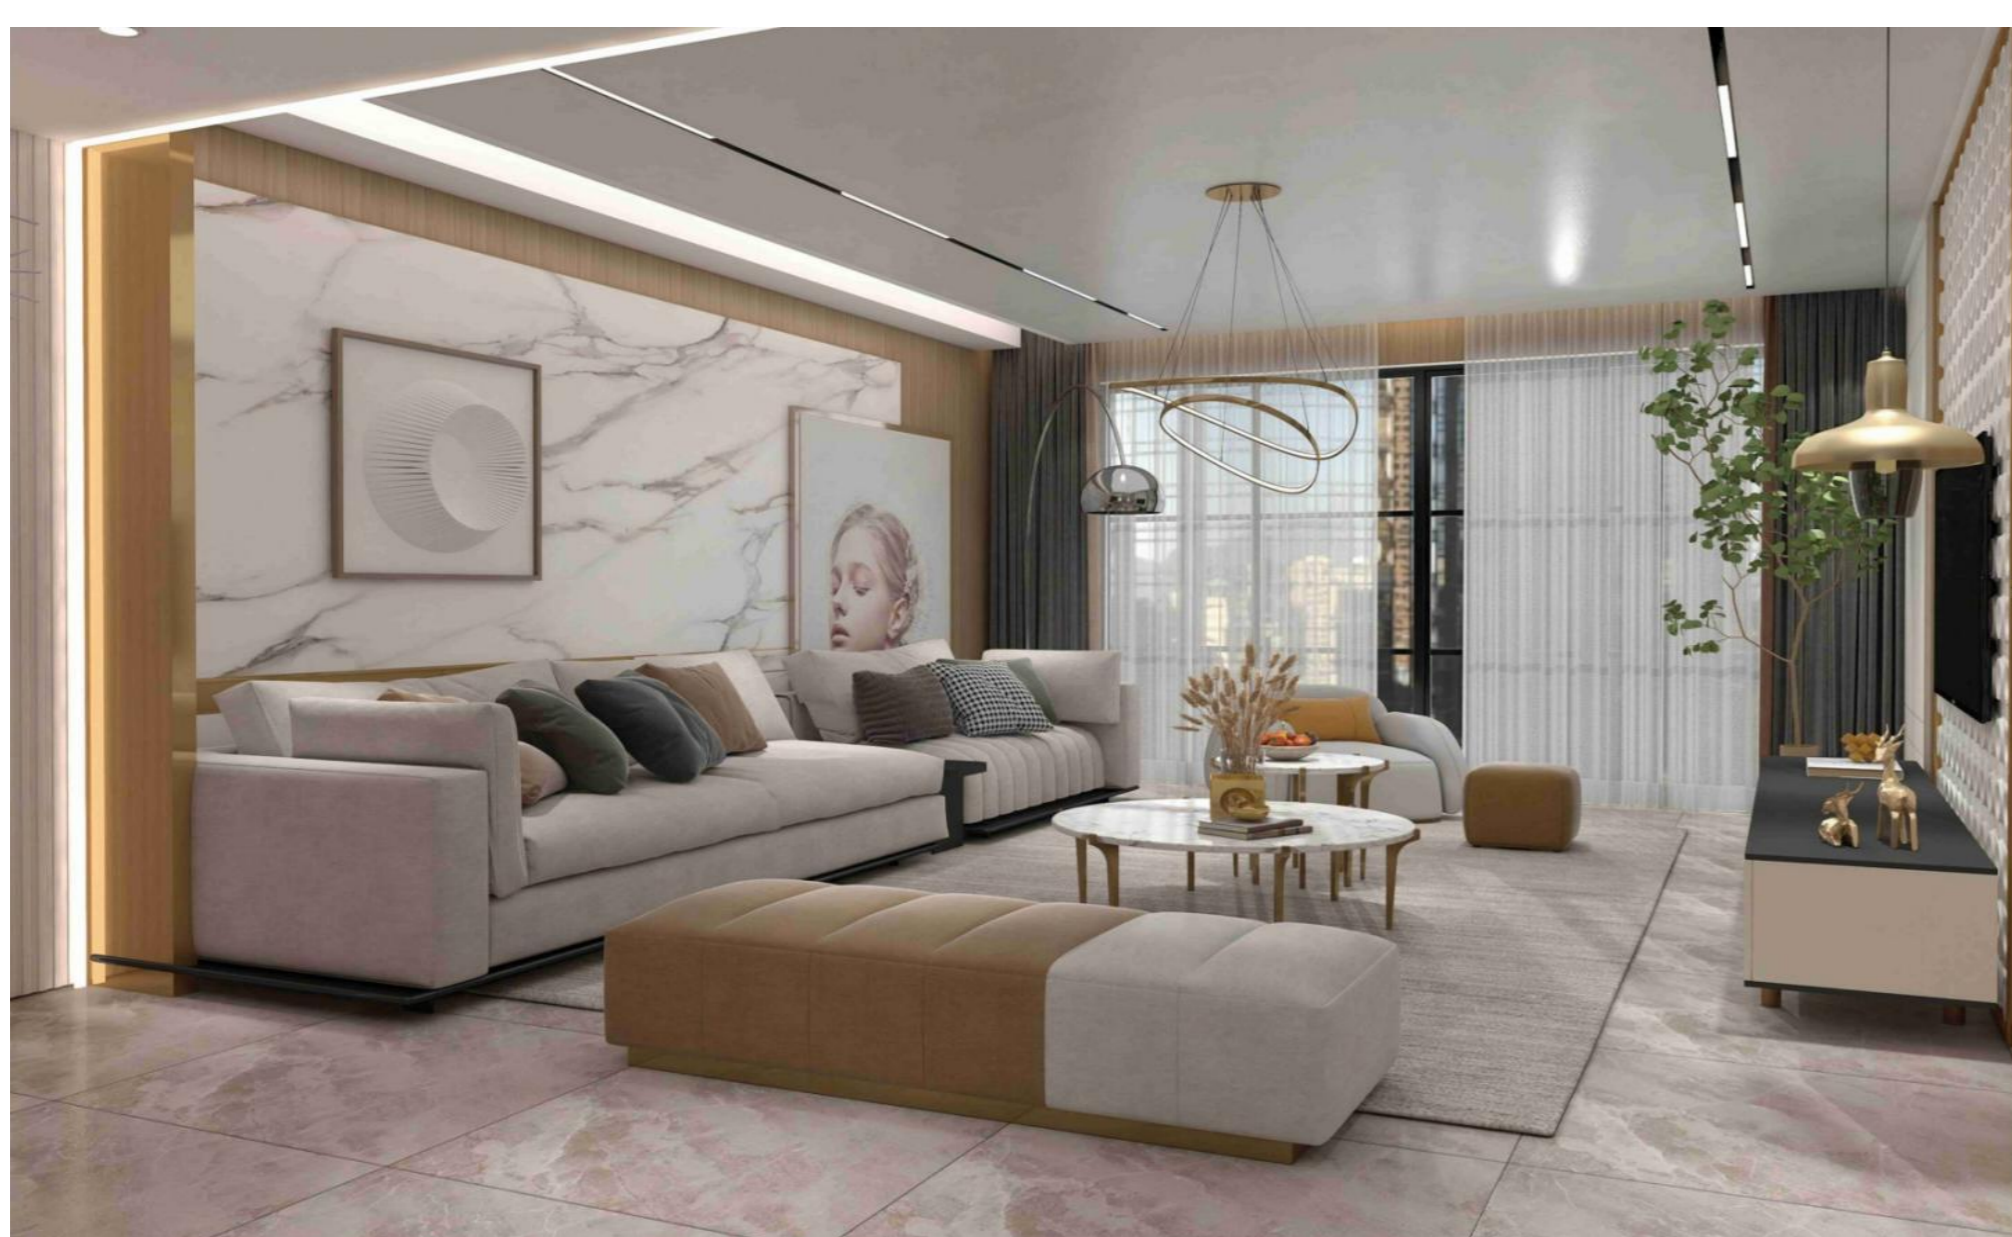

Application case

Due to the large number of colors, this color chart only displays some colors.

For more colors, please contact us.