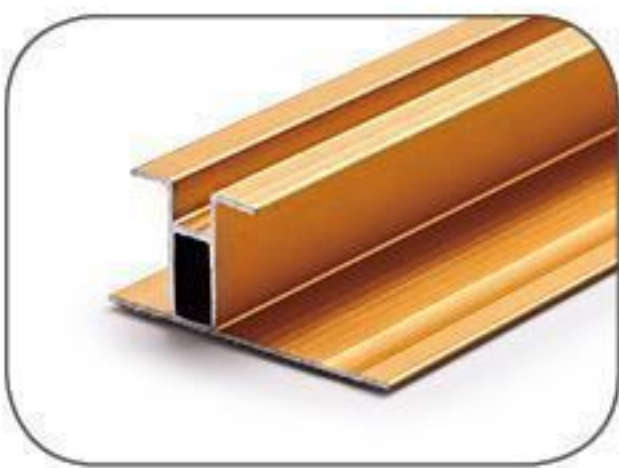

Craftsmanship: Line engraving

Wood veneer lines of the same color

Wood veneer accessories

Length: 3000mm