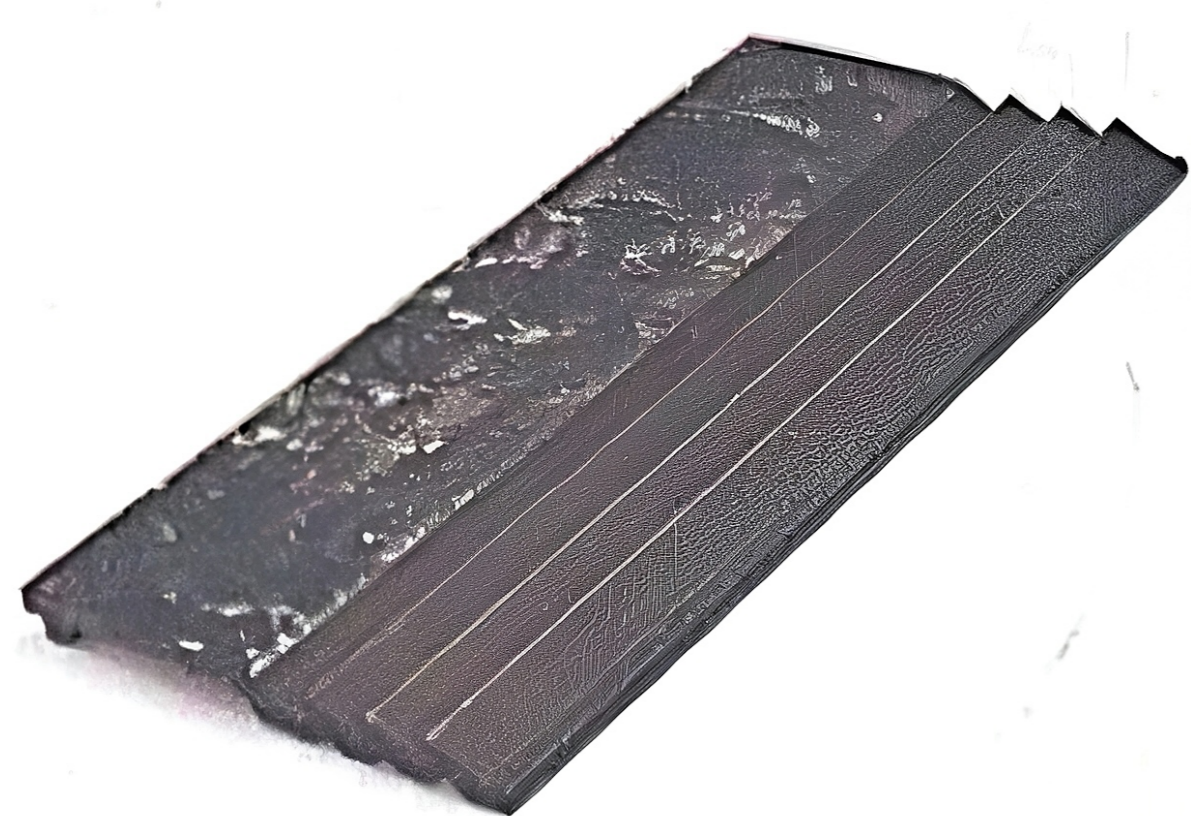

## Ceiling WPC Panels

Material : WPC

Length : Customizable

Size : 40X50 / 75X50 / 100X50 / 100X100mm

40X50mm

75X50mm

100X50mm

100X100mm