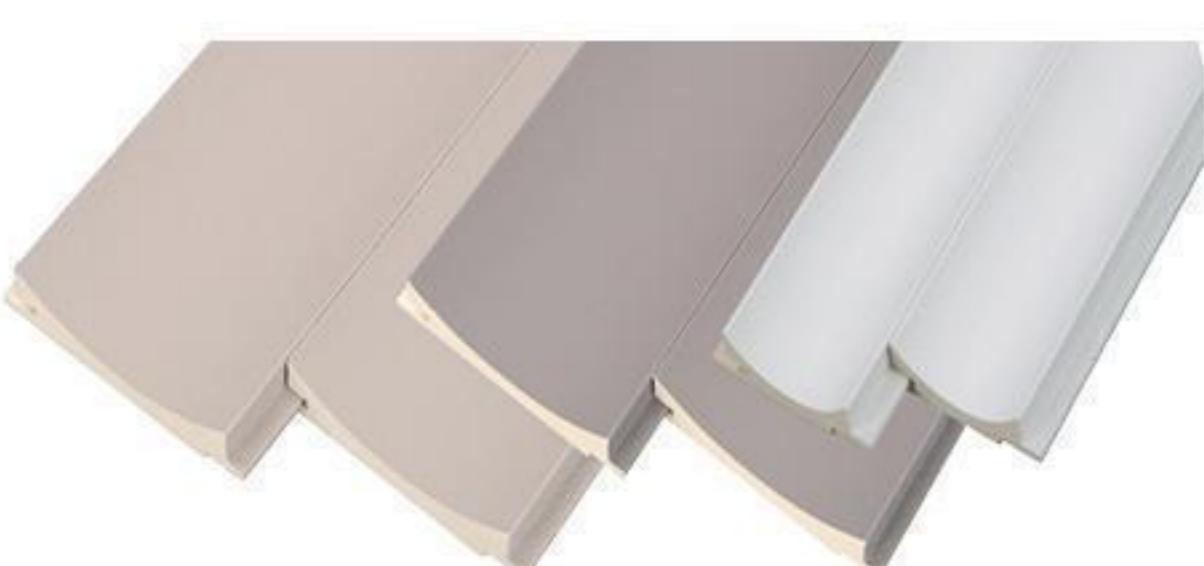

Fluted WPC wall panel

Width : 50 / 80 / 120mm