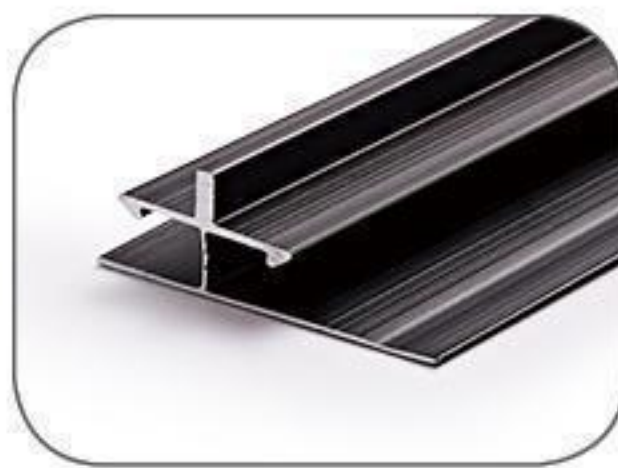

Craftsmanship: Line engraving

Wood veneer lines of the same color

Wood veneer accessories

Length: 3000mm