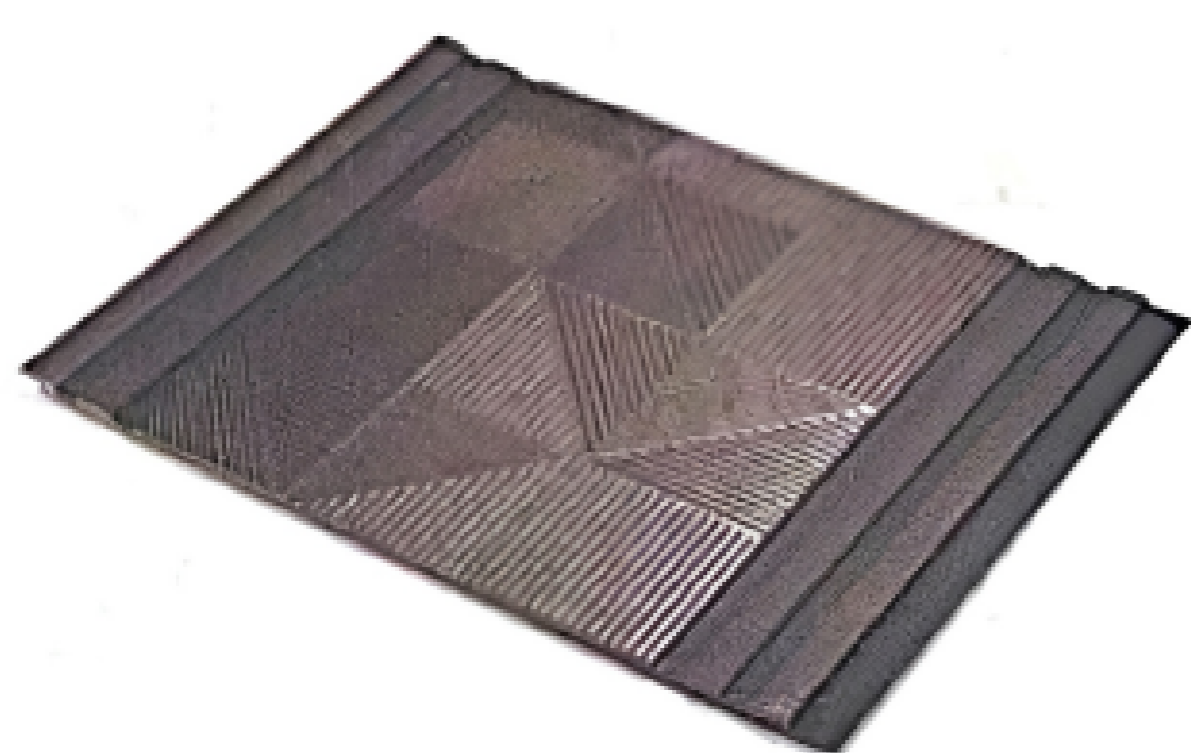

PS wall panel

Material	PS
Thickness	7-8 mm
Width	300 mm
Length	2900 mm/ Customizable