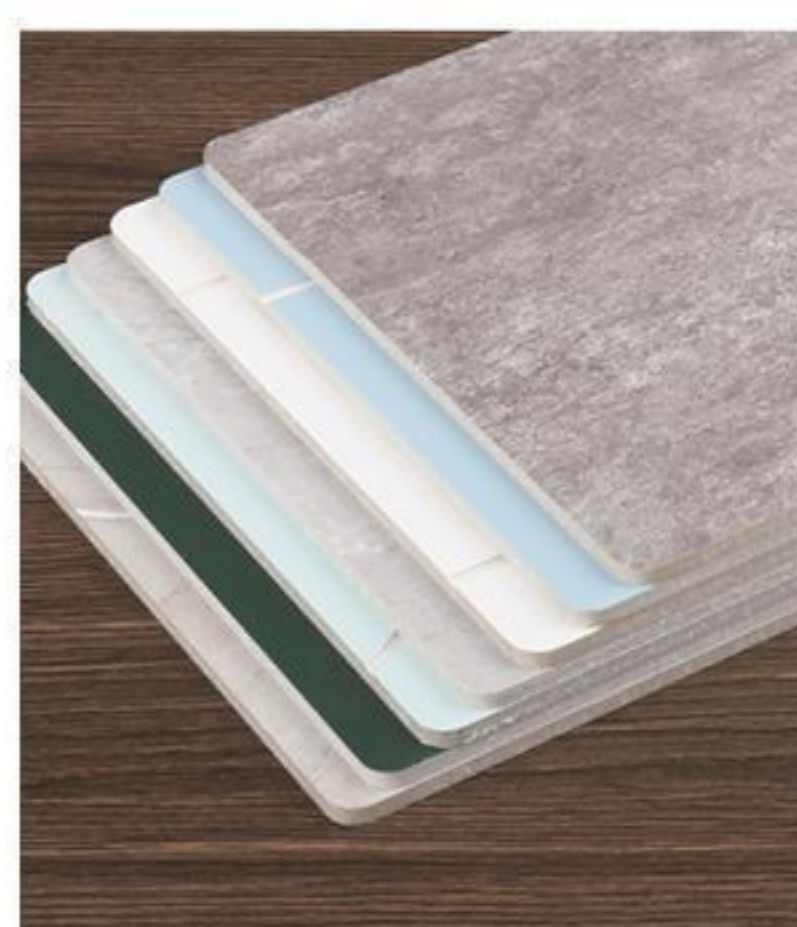

SPC Stone Crystal Wall Panel

Material : SPC base + color coating+ wear-resistant layer
Thickness : 4mm (Customizable)
Width : 1200 mm
Length : 2800mm (Customizable)