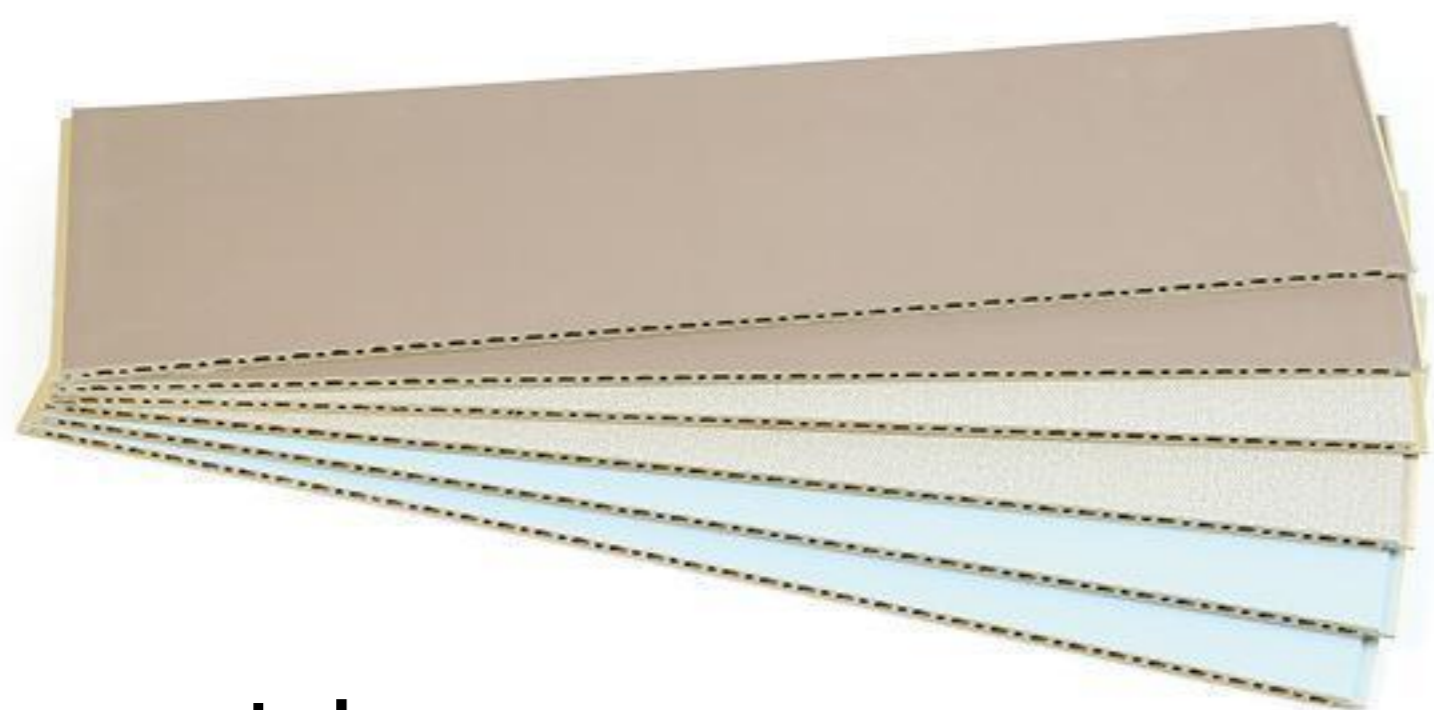

Bamboo and wood fiber board

Material : Bamboo and wood fibers
Thickness : 7 / 8 / 9 mm
Width : 410 mm
Length : Customizable

Diverse styles

Bamboo and wood fiber board

Material : Bamboo and wood fibers
Thickness : 8 / 9 mm
Width : 610 mm
Length : Customizable

Diverse styles

Bamboo and wood fiber wall panel accessories

Triangular WPC wall panels

Product size: 170×15mm
Installation size : 160×15mm

Inner circular WPC wall panels

Product size: 159×15mm
Installation size : 150×15mm

WPC Grating wall panels

Product size: 170×22/23/24mm
Installation size : 160×22/23/24mm

Semi-round WPC wall panel

Product size: 160×15mm
Installation size : 150×15mm

Six-channel WPC wall panel

Product size: 173×20mm
Installation size : 162×20mm

Inner arc WPC wall panels

Product size: 204×12mm
Installation size : 200×12/mm

Fluted WPC wall panel

Width : 50 / 80 / 120mm

Shiplap WPC Panel

Size: 18×20mm

Solid grating WPC wall panels

Product size: 150×13mm
Installation size : 145×13mm