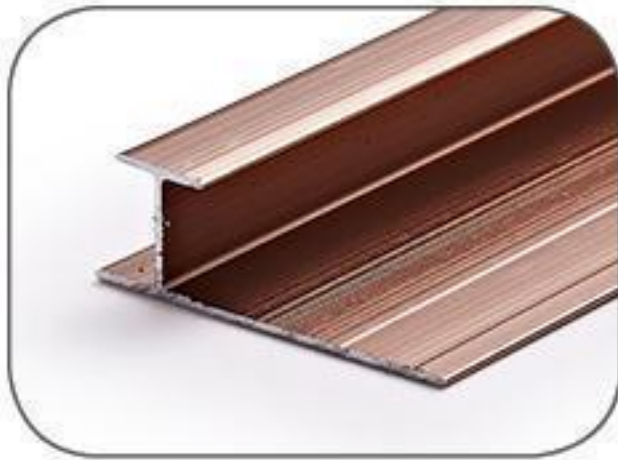

Craftsmanship: Line engraving

Wood veneer lines of the same color

Wood veneer accessories

Length: 3000mm