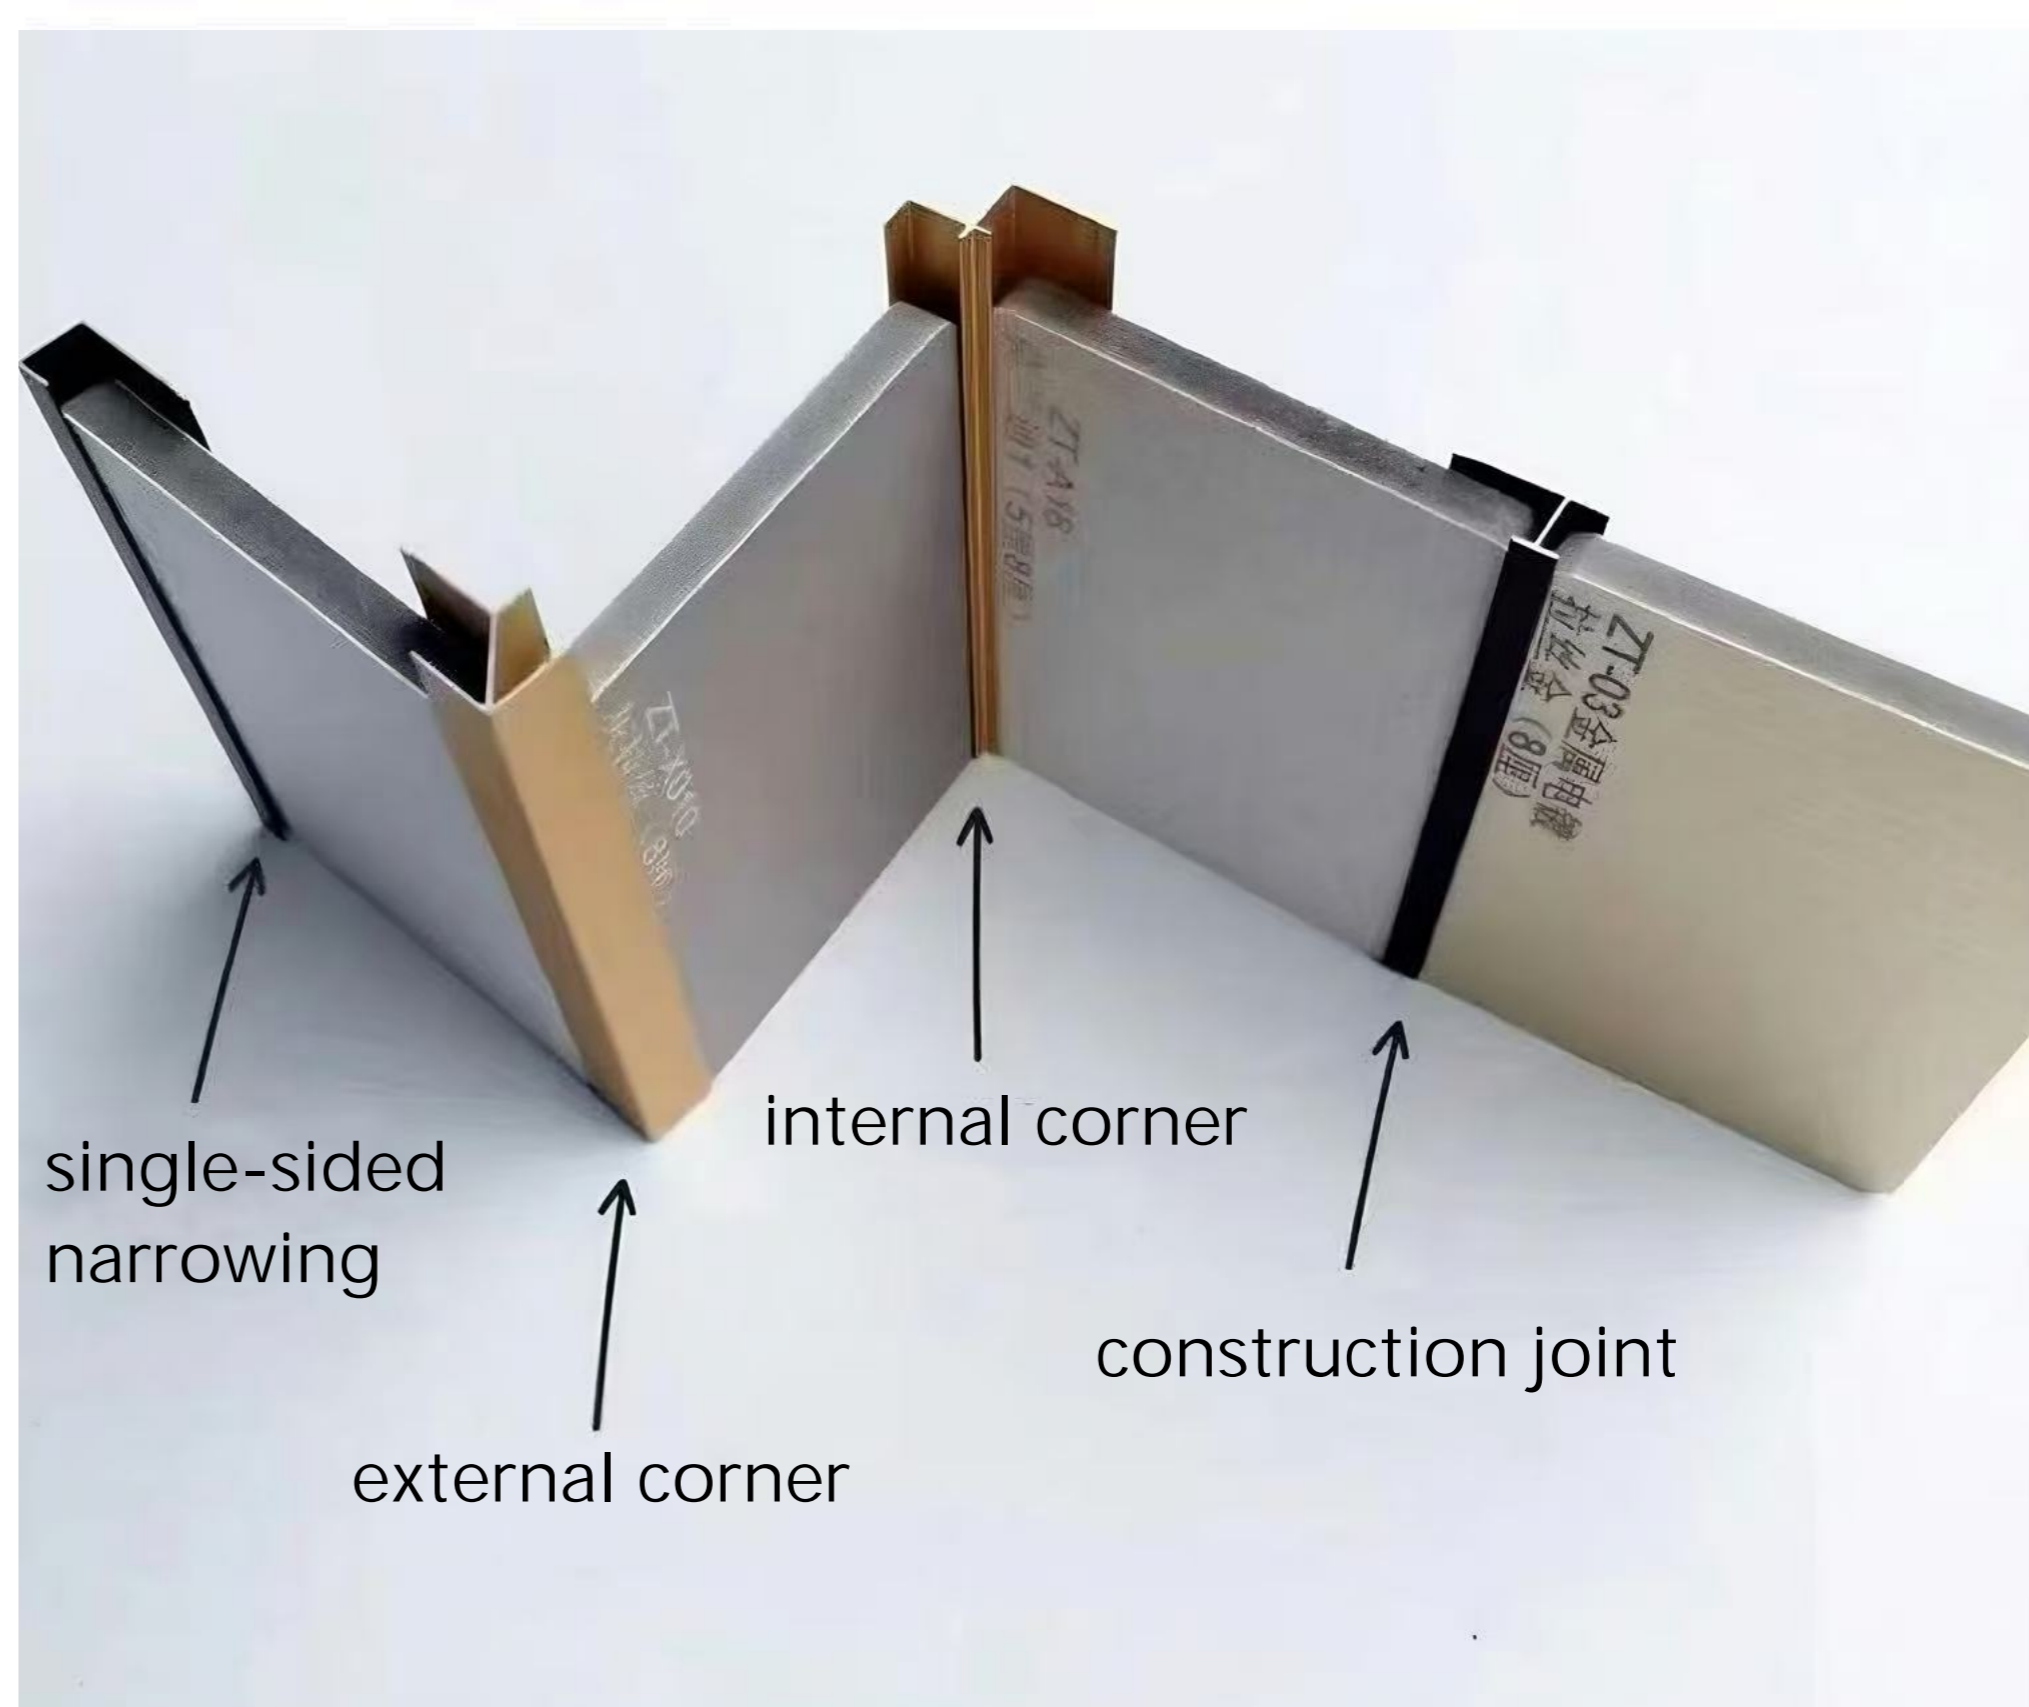

### Anti-collision wall panels

**Material :** Bamboo crystal board  
**Thickness :** 5/8 mm  
**Width :** 1220 mm  
**Length :** 2440/2600/2800mm/Customizable

### Integrated Panel

**Material :** Integrated Panel  
**Thickness :** 8 mm  
**Width :** 1220 mm  
**Length :** 2440/2600/2800mm/Customizable

### Ice and fire board

**Material :** Magnesium oxide board/  
calcium silicate board  
**Thickness :** 6/8 mm  
**Width :** 1220 mm  
**Length :** 2440/3050mm

### SPC Stone Crystal Wall Panel

**Material :** SPC base + color coating+ wear-resistant layer  
**Thickness :** 4mm (Customizable)  
**Width :** 1200 mm  
**Length :** 2800mm (Customizable)