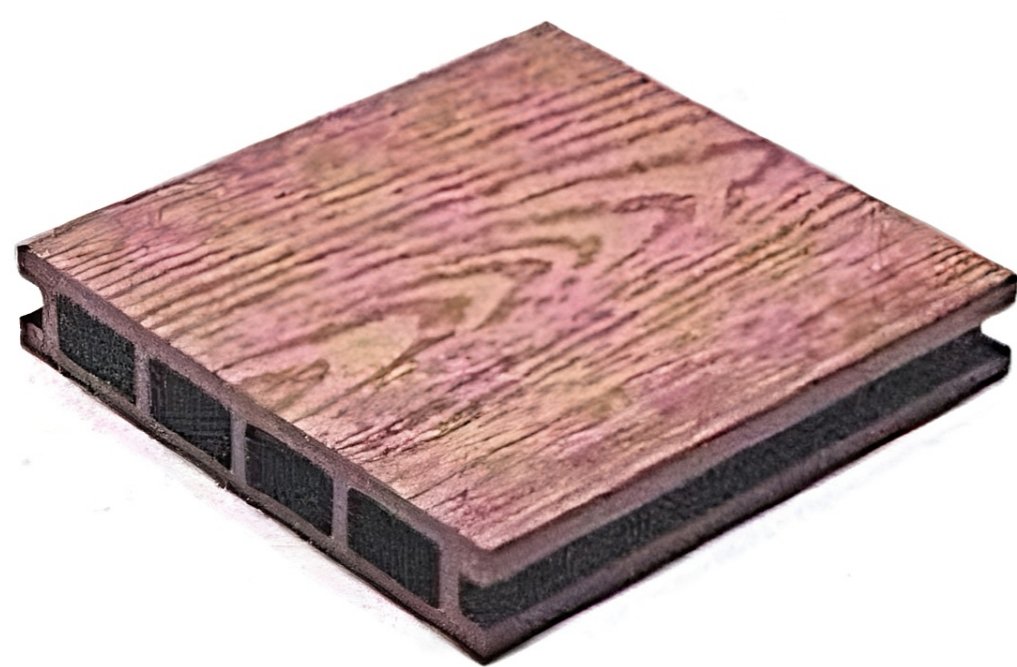

Outdoor WPC flooring

Material	PE
Applicable to	Outdoor floor