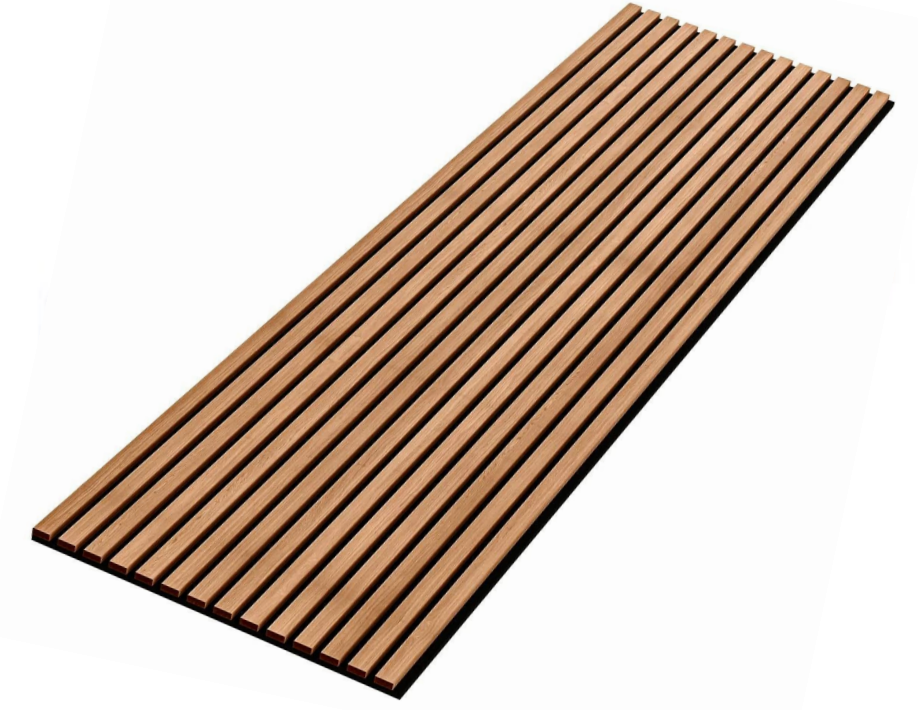

### Solid grating WPC wall panels

Product size: 150×13mm  
 Installation size : 145×13mm

**Solid WPC wall panels**

Product size: 150×7.5/8.5mm  
Installation size : 145×7.5/8.5mm

**Great Wall board**

Product size: 204×12/14mm  
Installation size : 195×12/14mm