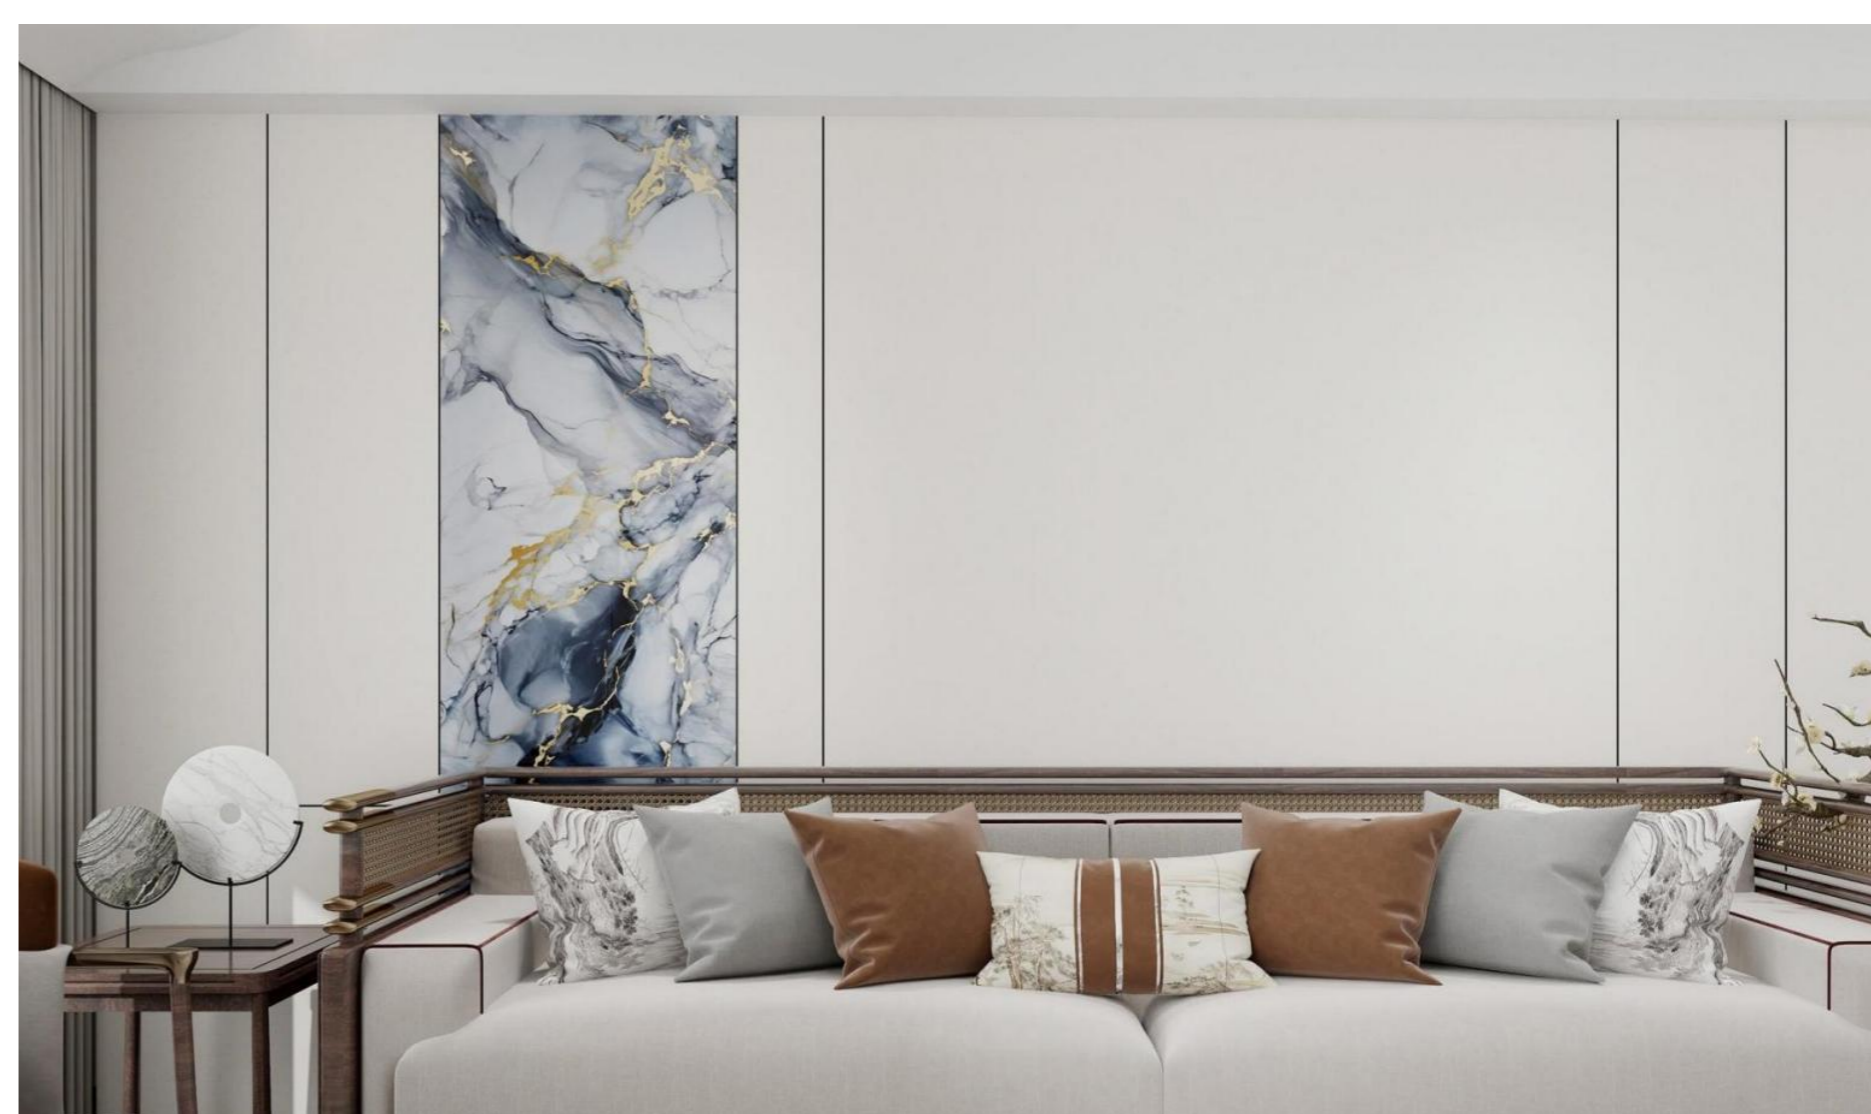

Application case

Due to the large number of colors, this color chart only displays some colors.

For more colors, please contact us.