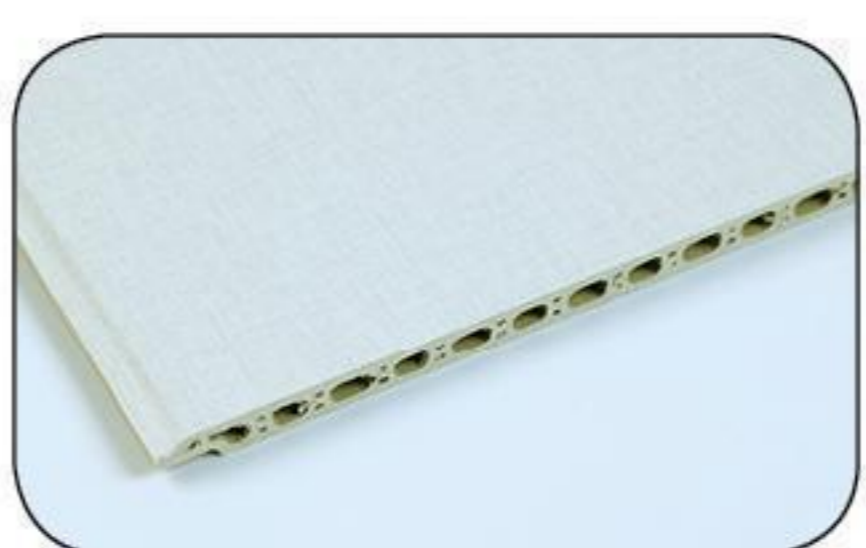

Bamboo and wood fiber board

Material : Bamboo and wood fibers
Thickness : 7 / 8 / 9 mm
Width : 410 mm
Length : Customizable

Diverse styles

Bamboo and wood fiber board

Material : Bamboo and wood fibers
Thickness : 8 / 9 mm
Width : 610 mm
Length : Customizable

Diverse styles

610X9mm

Bamboo and wood fiber wall panel accessories

Triangular WPC wall panels

Product size: 170×15mm
Installation size : 160×15mm

Inner circular WPC wall panels

Product size: 159×15mm
Installation size : 150×15mm

WPC Grating wall panels

Product size: 170×22/23/24mm
Installation size : 160×22/23/24mm

Semi-round WPC wall panel

Product size: 160×15mm
Installation size : 150×15mm

Six-channel WPC wall panel

Product size: 173×20mm
Installation size : 162×20mm

Inner arc WPC wall panels

Product size: 204×12mm
Installation size : 200×12/mm

Fluted WPC wall panel

Width : 50 / 80 / 120mm

Shiplap WPC Panel

Size: 18×20mm

Solid grating WPC wall panels

Product size: 150×13mm
Installation size : 145×13mm