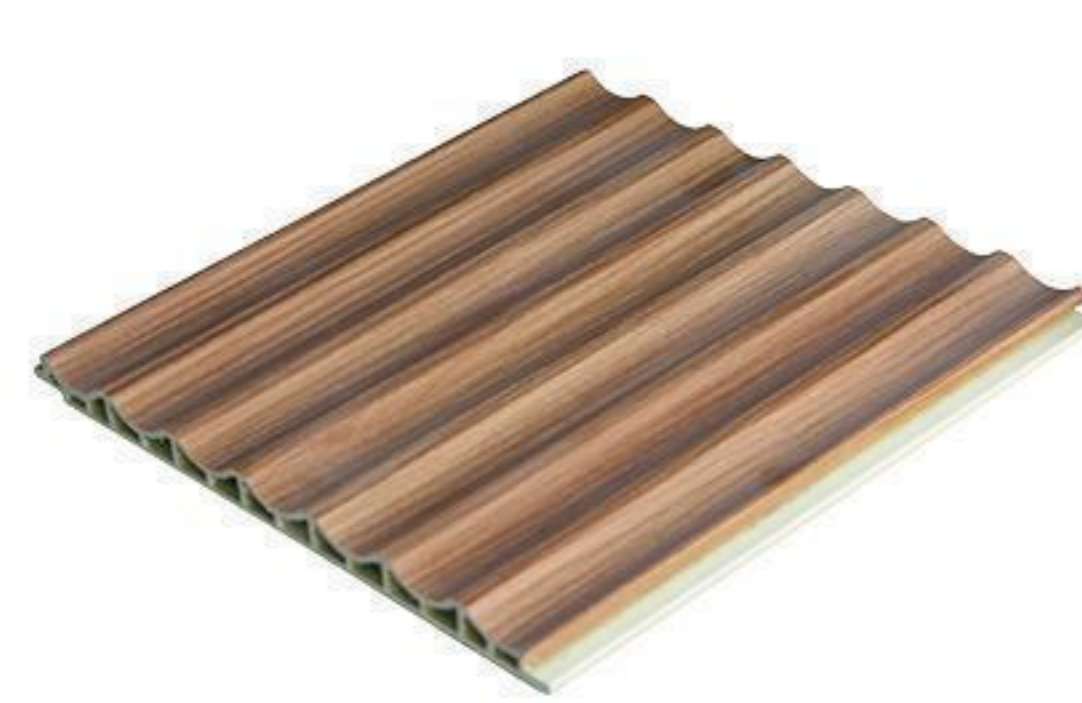

Inner arc WPC wall panels

Product size: 204×12mm
Installation size : 200×12/mm