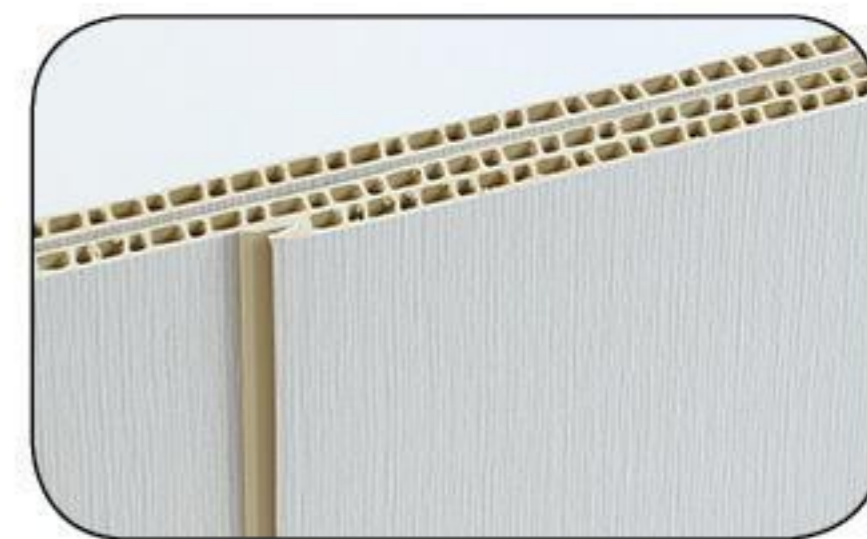

### Bamboo and wood fiber board

Material : Bamboo and wood fibers  
 Thickness : 7 / 8 / 9 mm  
 Width : 410 mm  
 Length : Customizable

#### Diverse styles

410X7mm

410X8mm

410X8mm

410X9mm

### Bamboo and wood fiber board

Material : Bamboo and wood fibers  
 Thickness : 8 / 9 mm  
 Width : 610 mm  
 Length : Customizable