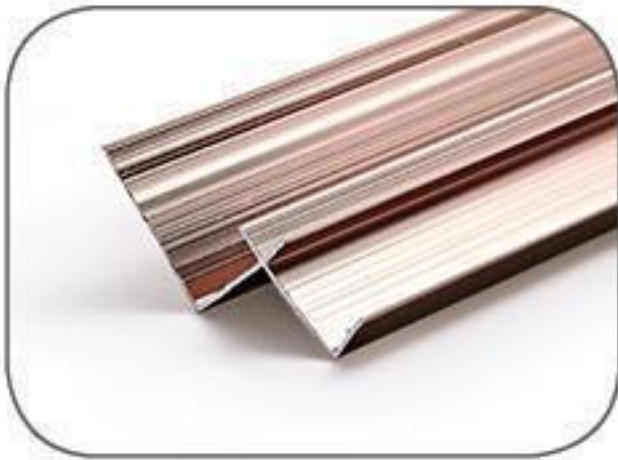

Craftsmanship: Line engraving

Wood veneer lines of the same color

Wood veneer accessories

Length: 3000mm